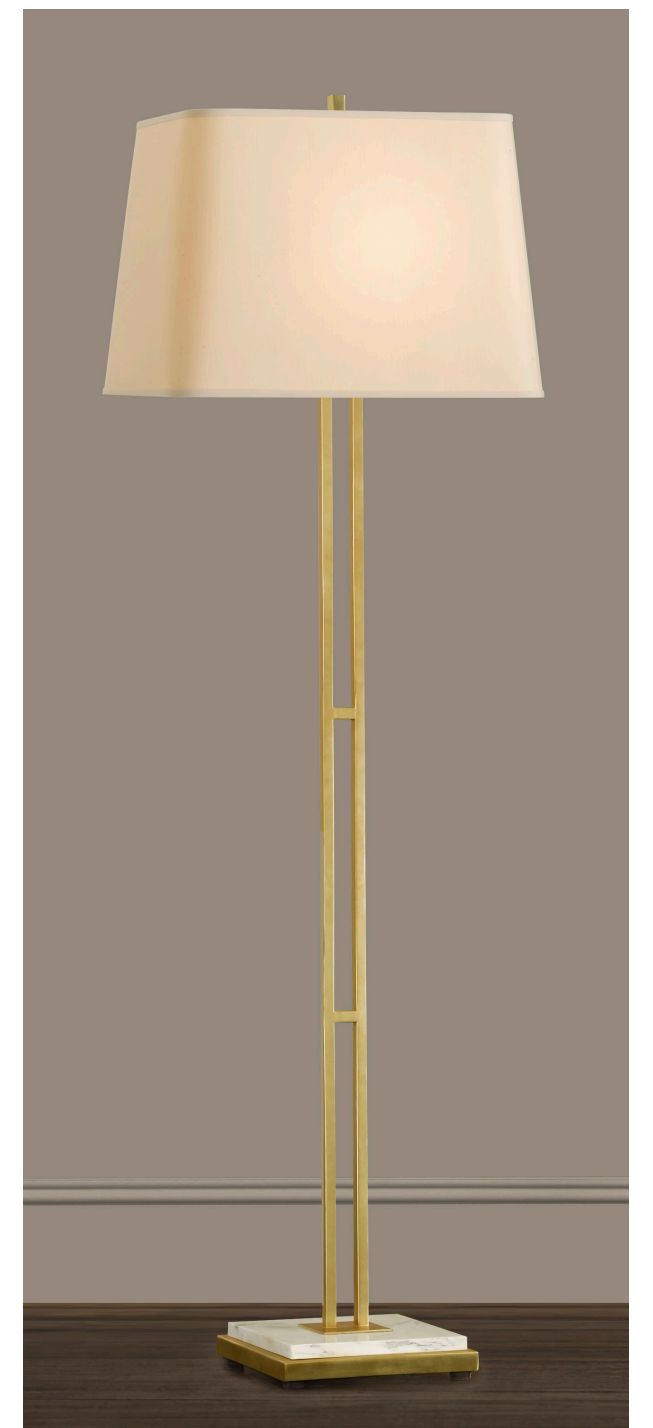

CERUSED OAK

FUMED OAK

GLASS FINISHES

MERCURY GLASS

PATTERN

MULTI STRIPE

THIN WIDE SET STRIPES

STRIPES WITH OPEN GROUND

TRADITIONAL CHAIR WITH PATTERN

STOOL

FOOT STOOL

OTTOMAN WITH CARVED DETAIL

SIMPLE SILHOUETTE OTTOMAN

SEATING

BENCH WITH CARVED DETAIL

MODERN GUSTAVIAN BENCH

SIMPLE SILHOUETTE WITH MARBLE

METAL COFFEE/SIDE TABLE

LIGHTING

METAL SCONCE

TEXTURED GLASS

ART DECO FLUSHMOUNT

METAL LAMP

FLOOR LAMP