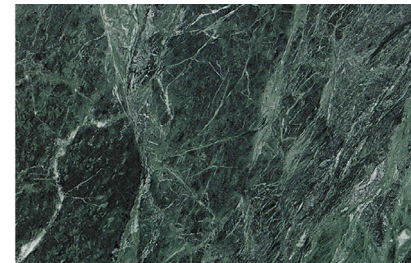

Urban living

2022 FALL STYLE GUIDE

PALETTE

UPHOLSTERY PALETTE

METAL FINISHES

POLISHED NICKEL

POLISHED BRASS

SILVER

GOLD

WOOD FINISHES

ENGLISH SYCAMORE

ESPRESSO

BLACK

STONE FINISHES

WHITE MARBLE

BLACK MARBLE

GREEN MARBLE

PATTERN

CHENILLE STRIPES

TONAL PATTERNS

CHENILLE BURNOUT

TEXTURED JACQUARD

BARK TEXTURE

HIGH SHEEN VELVET