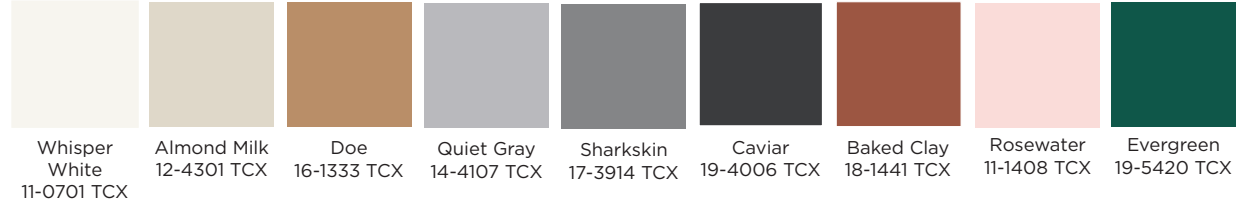

Urban living

2022 FALL STYLE GUIDE

PALETTE

UPHOLSTERY PALETTE

METAL FINISHES

POLISHED NICKEL

POLISHED BRASS

SILVER

GOLD

WOOD FINISHES

ENGLISH SYCAMORE

ESPRESSO

BLACK

STONE FINISHES

WHITE MARBLE

BLACK MARBLE

GREEN MARBLE

PATTERN

CHENILLE STRIPES

TONAL PATTERNS

CHENILLE BURNOUT

TEXTURED JACQUARD

BARK TEXTURE

HIGH SHEEN VELVET