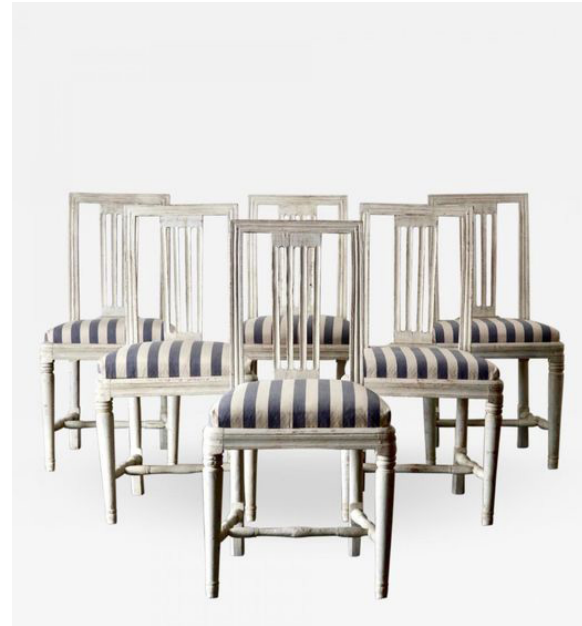

CERUSED OAK

FUMED OAK

GLASS FINISHES

MERCURY GLASS

PATTERN

MULTI STRIPE

THIN WIDE SET STRIPES

STRIPES WITH OPEN GROUND

SUZANI IN OGEE LAYOUT

FAUX BOIS

STAMPED GEO

SPACED SMALL BLOCK PRINT

FLORAL TOILE

SEATING

MONOTONE/TONAL CHAIR

KLISMOS WITH CARVED DETAILS

TRADITIONAL CHAIR WITH PATTERN

STOOL

FOOT STOOL

OTTOMAN WITH CARVED DETAIL

SIMPLE SILHOUETTE OTTOMAN

SEATING

BENCH WITH CARVED DETAIL

MODERN GUSTAVIAN BENCH