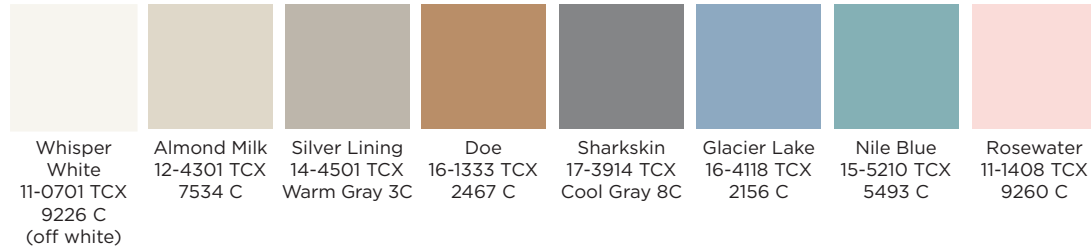

JLA 2022 STYLE GUIDE

BEDFORD

Country farmhouse

2022 FALL STYLE GUIDE

PALETTE

MILK PANT PALETTE

UPHOLSTERY PALETTE

METAL FINISHES