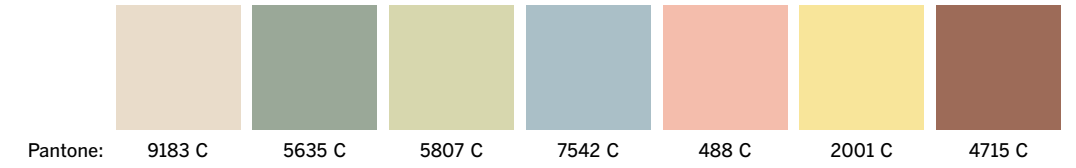

PATTERN, ARTWORK AND ICONS

BORDERED ICON

STEMMED FLORAL

SWIRLING VINES

JACOBAN WITH BORDER

ILLUSTRATED LETTERS

EYELET PAINTED

EYELET