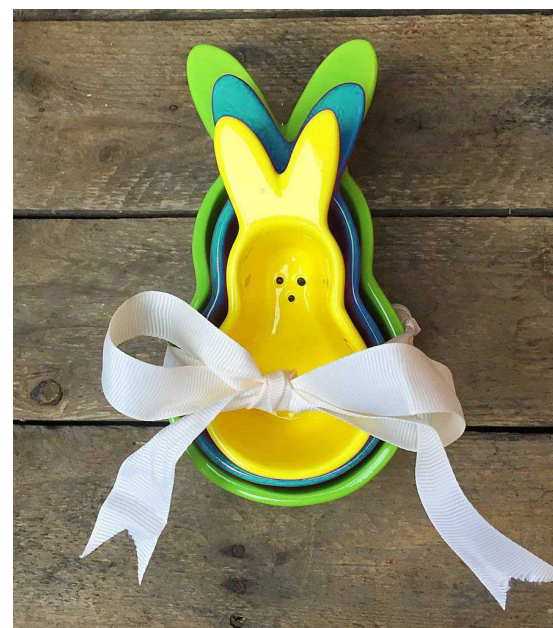

FIGURAL MEASURING BUNNIES