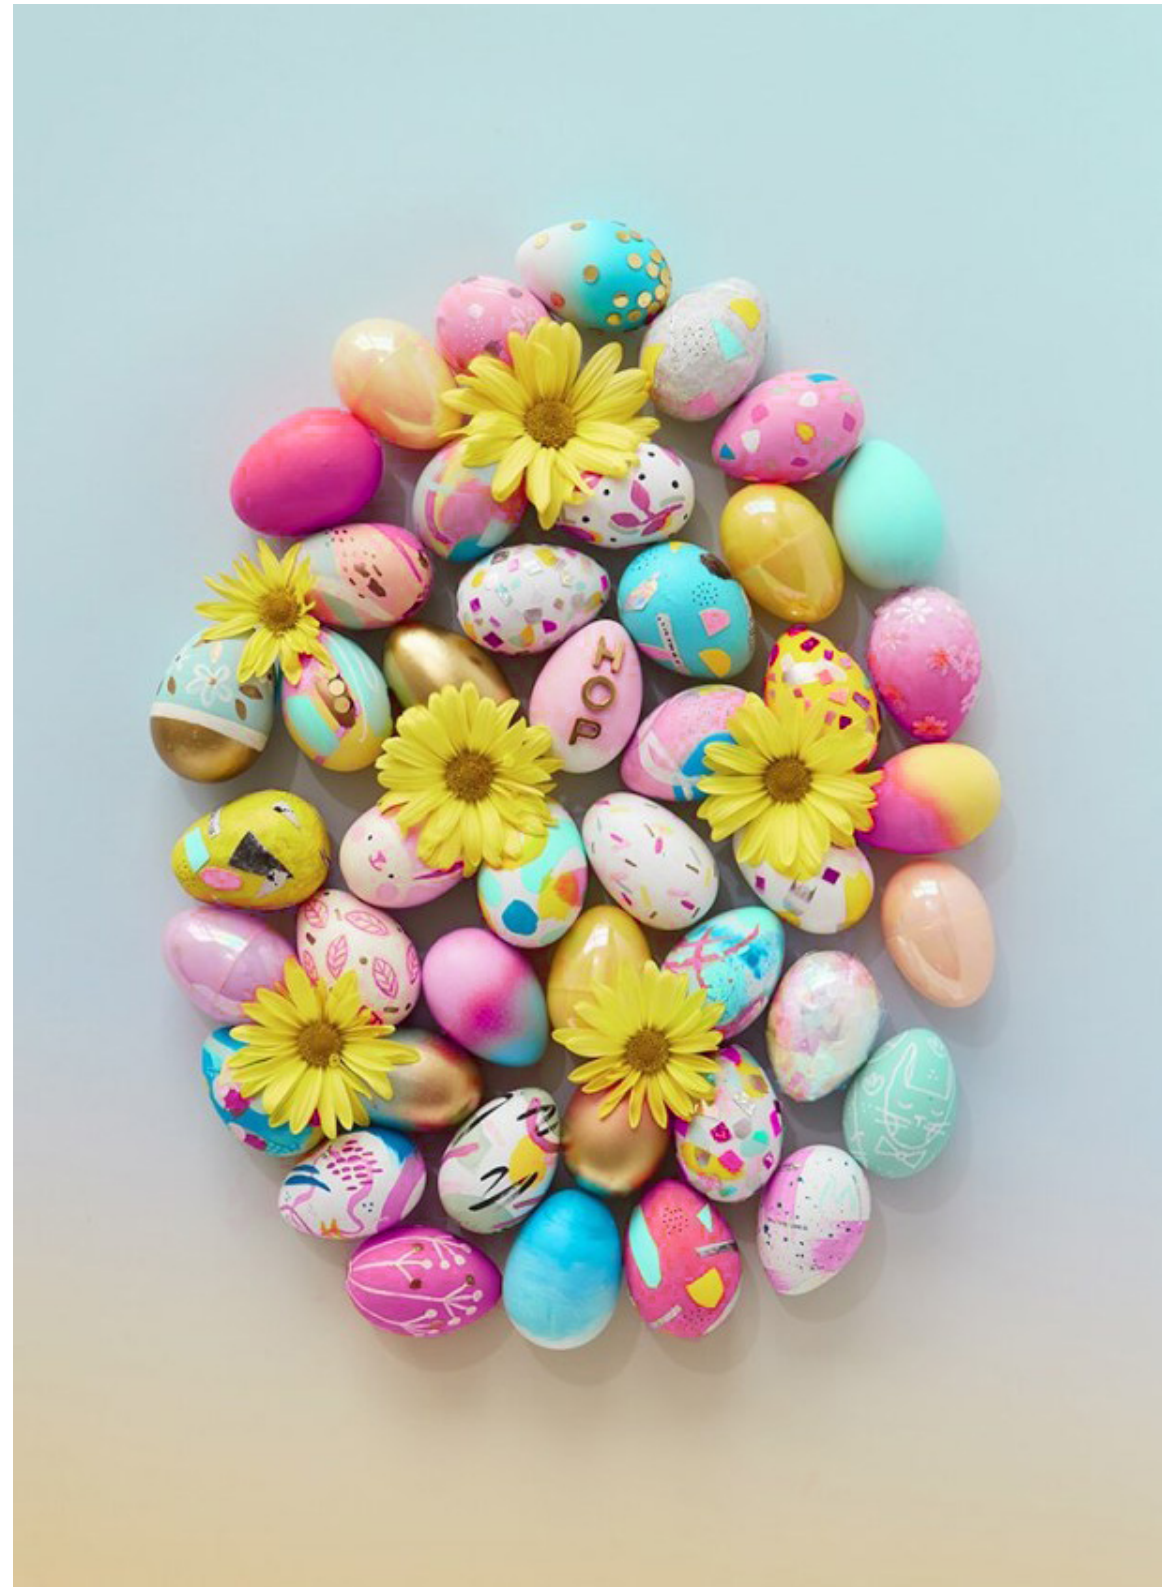

GIBSON
2021 EASTER STYLE GUIDE
LILY POND
REVISED 4/14/20

EASTER 2021 STYLE GUIDE
LILY POND- REVISED 4/14/20

| | | | | | | |
|---|---|---|---|---|---|---|
| Accent color only | | Accent color only | | | | |
|  |  |  |  |  |  |  |
| Pink Lady 13-2806 TPG 2036 C | Rose Violet 17-2624 TPG 239 C | Cadmium Orange 15-1340 TPG 2023 C | Snapdragon 13-0840 TPG 2020 C | Sharp Green 13-0535 TPG 2289 C | Hawaiian Ocean 17-4540 TPG 313 C | Aqua Green 15-5421 TPG 3265 C |

EASTER 2021 STYLE GUIDE
LILY POND- REVISED 4/14/20

ICONS, PATTERNS, AND ARTWORK

GINGHAM

SPLATTER

EGG SHAPE WITH PATTERN INSIDE

EASTER 2021 STYLE GUIDE
LILY POND- REVISED 4/14/20

FINISHES AND SHAPES

CERAMIC EGG NESTING BOWLS

PATTERN, ARTWORK AND ICONS

BORDERED ICON

STEMMED FLORAL

SWIRLING VINES

JACOBAN WITH BORDER

ILLUSTRATED LETTERS

EYELET PAINTED

EYELET