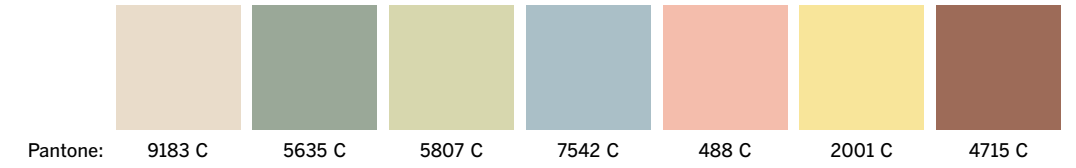

PATTERN, ARTWORK AND ICONS

BORDERED ICON

STEMMED FLORAL

SWIRLING VINES

JACOBAN WITH BORDER

ILLUSTRATED LETTERS

EYELET PAINTED

EYELET

2022 SPRING STYLE GUIDE

SKU SUGGESTIONS-HOUSEWARES

FIGURAL EGG CUPS

COLOR GLASS BASKET

WHITE FLORAL BOWLS

EGG SHAPE WITH EMBOSSING FOR COOKIE JAR AND SALT AND PEPPER SHAKERS -SHOULD NOT BE MULTI COLOR-

DRAGONFLY TRIVET