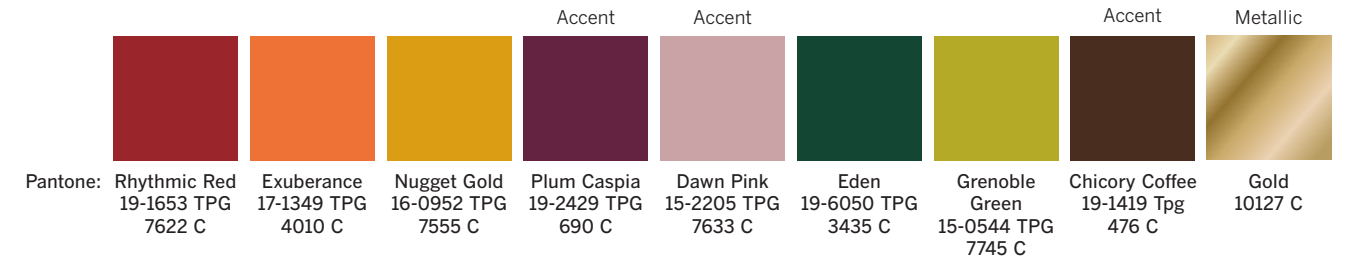

HARVEST 2021 STYLE GUIDE
SKYLANDS

ICONS, PATTERNS, AND ARTWORK