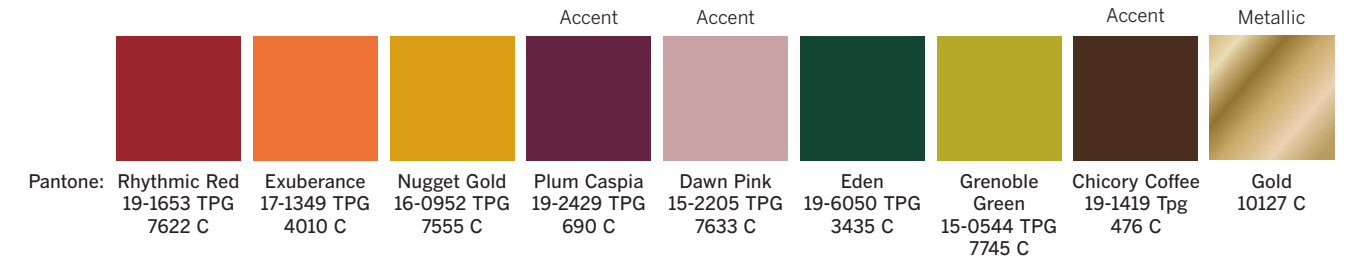

HARVEST 2021 STYLE GUIDE
SKYLANDS

TABLETOP