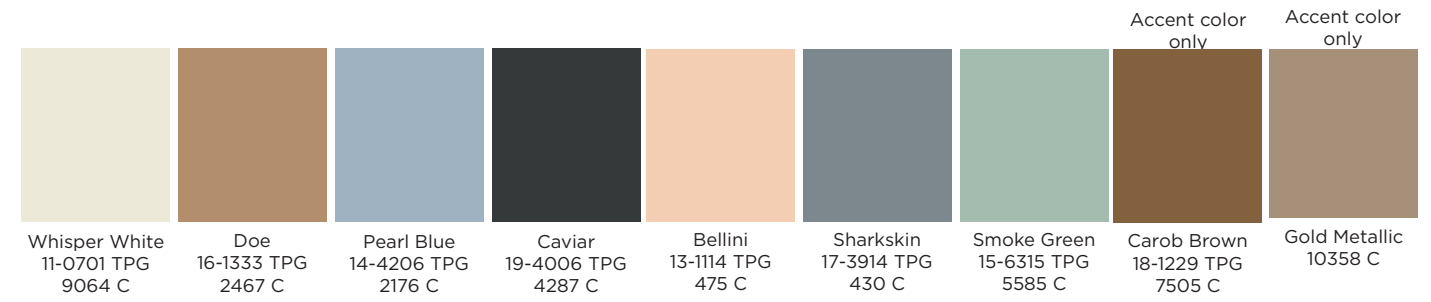

GIBSON
2021 SPRING STYLE GUIDE

BEDFORD

Cloud Dancer 11-4201 TPG 9100 C	Silver Lining 14-4501 TPG Warm Gray C	Brindle 18-1110 TPG Warm Gray 9 C	Yucca 13-5409 TPG 565 C	Sodalite Blue 19-3953 TPG 534 C	Campanula 18-4141 TPG 7683 C	Sharp Green 13-0535 TPG 2289 C	Orange Rust 18-1345 TPG 7585 C

SKYLANDS

SKYLANDS

PATTERN AND ICONS

UPDATED SCROLL PATTERNS-
NOT FOR MULTI COLOR

ORGANIC OGEE

FERNS

SOPHISTICATED PLAIDS

SKYLANDS

STACKABLE WINE RACK

FIGURAL TIERED SERVER

PERRY STREET

Whisper White 11-0701 TPG 9064 C	Doe 16-1333 TPG 2467 C	Pearl Blue 14-4206 TPG 2176 C	Caviar 19-4006 TPG 4287 C	Bellini 13-1114 TPG 475 C	Sharkskin 17-3914 TPG 430 C	Smoke Green 15-6315 TPG 5585 C	Carob Brown 18-1229 TPG 7505 C	Gold Metallic 10358 C

PERRY STREET

PATTERN AND ICONS

IKAT

ORGANIC GEOMETRIC PATTERNS

SIMPLE WINDOWPANE

DISTRESSED IKAT

PERRY STREET

PRODUCTS, MATERIALS, AND TECHNIQUES. (IMAGES ARE NOT FOR COLOR)