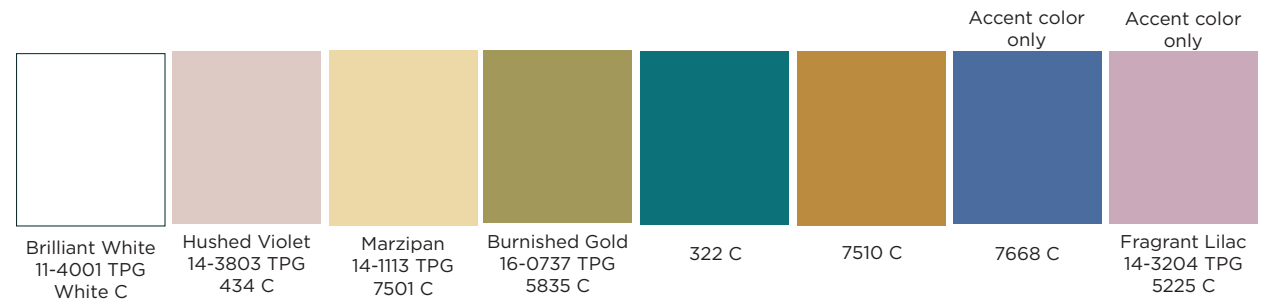

BEDFORD

Cloud Dancer 11-4201 TPG 9100 C	Silver Lining 14-4501 TPG Warm Gray C	Brindle 18-1110 TPG Warm Gray 9 C	Yucca 13-5409 TPG 565 C	Sodalite Blue 19-3953 TPG 534 C	Campanula 18-4141 TPG 7683 C	Sharp Green 13-0535 TPG 2289 C	Orange Rust 18-1345 TPG 7585 C

SKYLANDS

SKYLANDS

PATTERN AND ICONS

UPDATED SCROLL PATTERNS-
NOT FOR MULTI COLOR

ORGANIC OGEE

FERNS

SOPHISTICATED PLAIDS

SKYLANDS