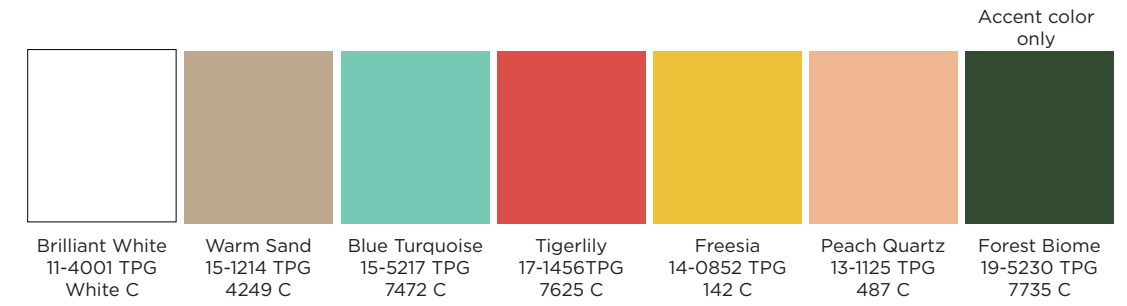

GIBSON
2021 SPRING STYLE GUIDE

BEDFORD

Cloud Dancer 11-4201 TPG 9100 C	Silver Lining 14-4501 TPG Warm Gray C	Brindle 18-1110 TPG Warm Gray 9 C	Yucca 13-5409 TPG 565 C	Sodalite Blue 19-3953 TPG 534 C	Campanula 18-4141 TPG 7683 C	Sharp Green 13-0535 TPG 2289 C	Orange Rust 18-1345 TPG 7585 C

SKYLANDS

SKYLANDS

PATTERN AND ICONS

UPDATED SCROLL PATTERNS-
NOT FOR MULTI COLOR

ORGANIC OGEE

FERNS

SOPHISTICATED PLAIDS

SKYLANDS

PERRY STREET

PATTERN AND ICONS

IKAT

ORGANIC GEOMETRIC PATTERNS

SIMPLE WINDOWPANE

DISTRESSED IKAT

PERRY STREET

PRODUCTS, MATERIALS, AND TECHNIQUES. (IMAGES ARE NOT FOR COLOR)

Accent color only

GEO EMBROIDERY

MULTI COLOR FLORAL

FRUIT MOTIFS

OVERSCALE GEO

LILY POND

PRODUCTS, MATERIALS, AND TECHNIQUES. (IMAGES ARE NOT FOR COLOR)

TILE COASTERS WITH EMBOSSING