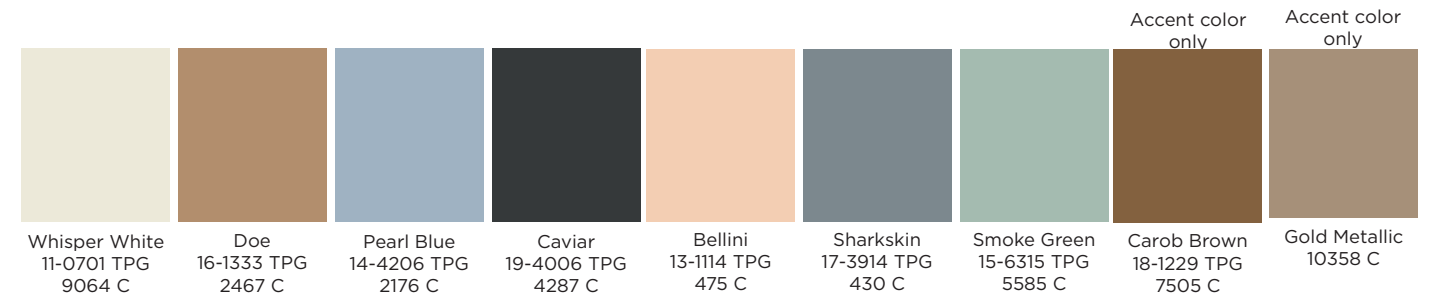

BEDFORD

Cloud Dancer 11-4201 TPG 9100 C	Silver Lining 14-4501 TPG Warm Gray C	Brindle 18-1110 TPG Warm Gray 9 C	Yucca 13-5409 TPG 565 C	Sodalite Blue 19-3953 TPG 534 C	Campanula 18-4141 TPG 7683 C	Sharp Green 13-0535 TPG 2289 C	Orange Rust 18-1345 TPG 7585 C

SKYLANDS

SKYLANDS

PATTERN AND ICONS

UPDATED SCROLL PATTERNS-
NOT FOR MULTI COLOR

ORGANIC OGEE

FERNS

SOPHISTICATED PLAIDS

SKYLANDS

STACKABLE WINE RACK

FIGURAL TIERED SERVER

PERRY STREET

Whisper White 11-0701 TPG 9064 C	Doe 16-1333 TPG 2467 C	Pearl Blue 14-4206 TPG 2176 C	Caviar 19-4006 TPG 4287 C	Bellini 13-1114 TPG 475 C	Sharkskin 17-3914 TPG 430 C	Smoke Green 15-6315 TPG 5585 C	Carob Brown 18-1229 TPG 7505 C	Gold Metallic 10358 C

PERRY STREET

PATTERN AND ICONS

IKAT

ORGANIC GEOMETRIC PATTERNS

SIMPLE WINDOWPANE

DISTRESSED IKAT

PERRY STREET

PRODUCTS, MATERIALS, AND TECHNIQUES. (IMAGES ARE NOT FOR COLOR)