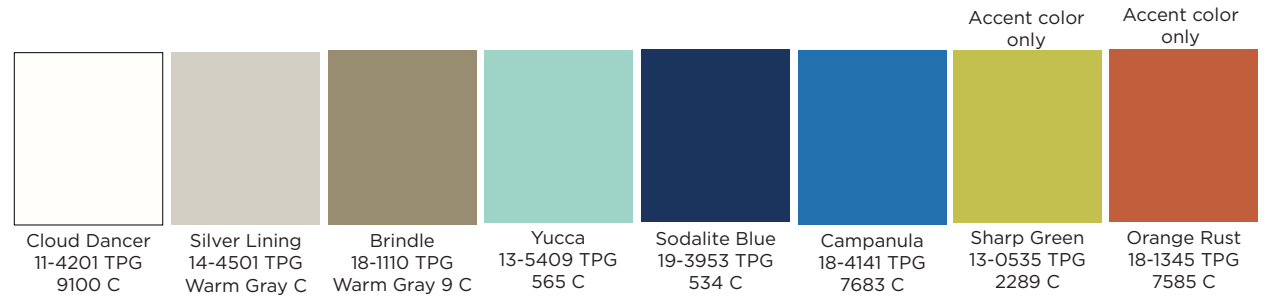

BEDFORD

PATTERN AND ICONS