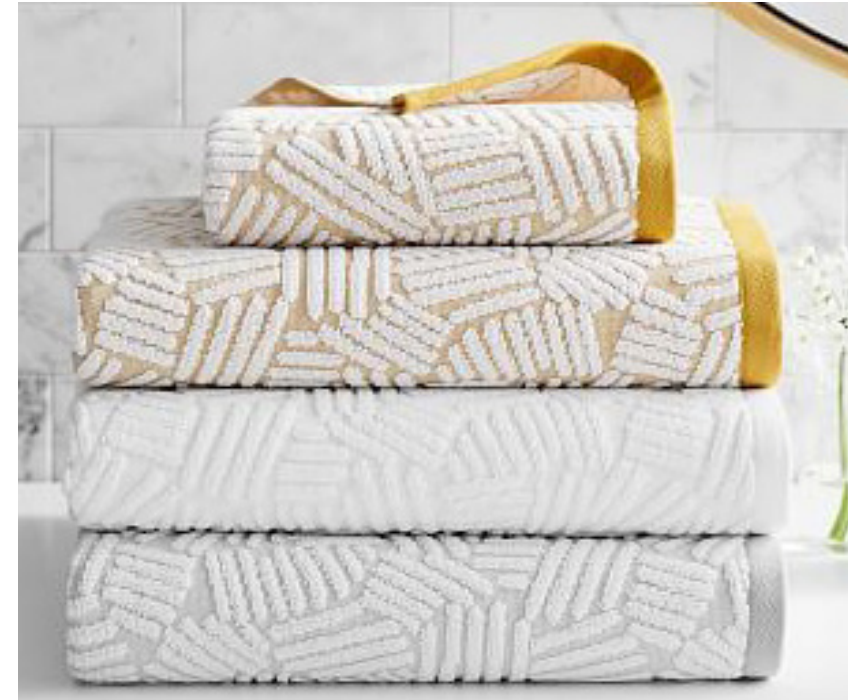

STACKABLE WINE RACK

FIGURAL TIERED SERVER

PERRY STREET

Whisper White 11-0701 TPG 9064 C	Doe 16-1333 TPG 2467 C	Pearl Blue 14-4206 TPG 2176 C	Caviar 19-4006 TPG 4287 C	Bellini 13-1114 TPG 475 C	Sharkskin 17-3914 TPG 430 C	Smoke Green 15-6315 TPG 5585 C	Carob Brown 18-1229 TPG 7505 C	Gold Metallic 10358 C

PERRY STREET

PATTERN AND ICONS

IKAT

ORGANIC GEOMETRIC PATTERNS

SIMPLE WINDOWPANE

DISTRESSED IKAT

PERRY STREET

PRODUCTS, MATERIALS, AND TECHNIQUES. (IMAGES ARE NOT FOR COLOR)