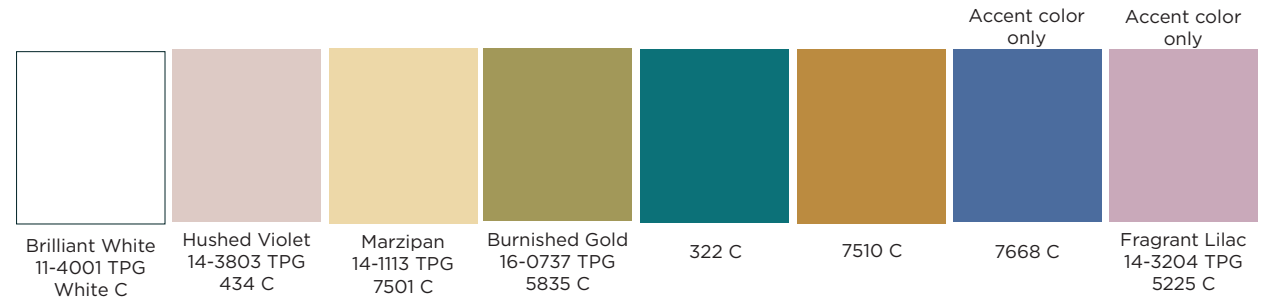

SKYLANDS

SKYLANDS

PATTERN AND ICONS

UPDATED SCROLL PATTERNS-
NOT FOR MULTI COLOR

ORGANIC OGEE

FERNS

SOPHISTICATED PLAIDS

SKYLANDS