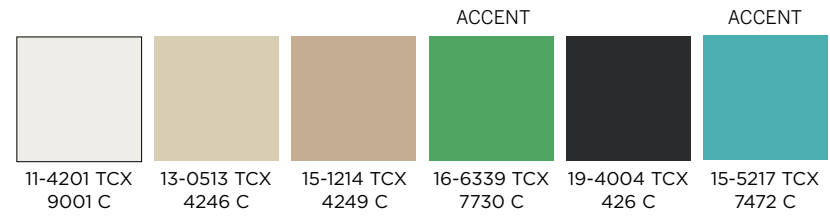

2023
LILY POND STYLEGUIDE – FURNITURE

MATERIAL AND FINISHES

UPHOLSTERY PALETTE FOR PATTERN

METAL FINISHES

POLISHED NICKEL

PEWTER

SILVER

SILVER