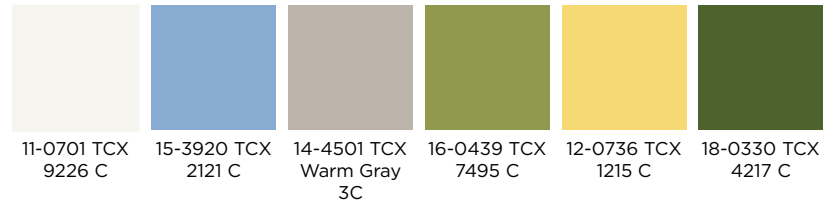

JLA 2023 STYLE GUIDE

BEDFORD

Country farmhouse

2023
BEDFORD STYLEGUIDE – FURNITURE

2023
BEDFORD STYLEGUIDE – FURNITURE

MATERIAL AND FINISHES

MILK PANT PALETTE

UPHOLSTERY PALETTE FOR PATTERN
ACCENT