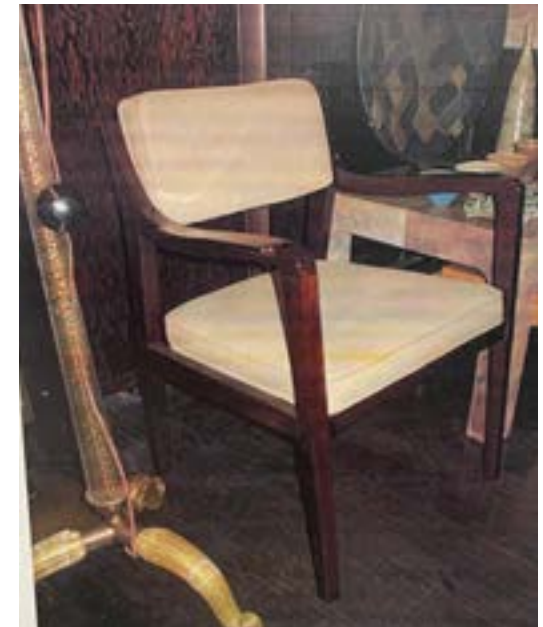

2023
PERRY ST STYLEGUIDE – FURNITURE

SEATING

PLYWOOD CHAIR WITH
MATCHING LEG COLOR

MINIMAL METAL AND WOOD SEATING

SEAT WITH BLACK FRAME WITH
CONTRAST COLOR

SIMPLE SILHOUETTE WITH
LEATHER SEAT

SEAT WITH TAPERED LEGS AND
CURVED ARMS