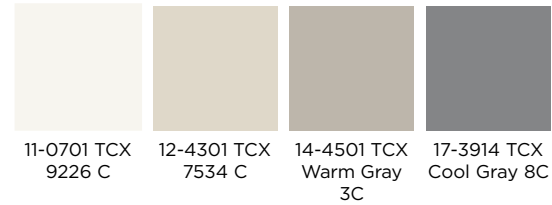

JLA 2023 STYLE GUIDE

BEDFORD

Country farmhouse

2023
BEDFORD STYLEGUIDE – FURNITURE

2023
BEDFORD STYLEGUIDE – FURNITURE

MATERIAL AND FINISHES

MILK PANT PALETTE

UPHOLSTERY PALETTE FOR PATTERN
ACCENT

METAL FINISHES

BRUSHED NICKEL

ANTIQUED BRASS

OIL RUBBED BRONZE

PEWTER

SILVER

WOOD FINISHES

WHITE

WHITE WASHED WOOD

GREY

2023
BEDFORD STYLEGUIDE – FURNITURE

PATTERN & TECHNIQUE

NOT FOR COLOR

LEAF GEO

FLORAL FOLIAGE

STRIPE DOT