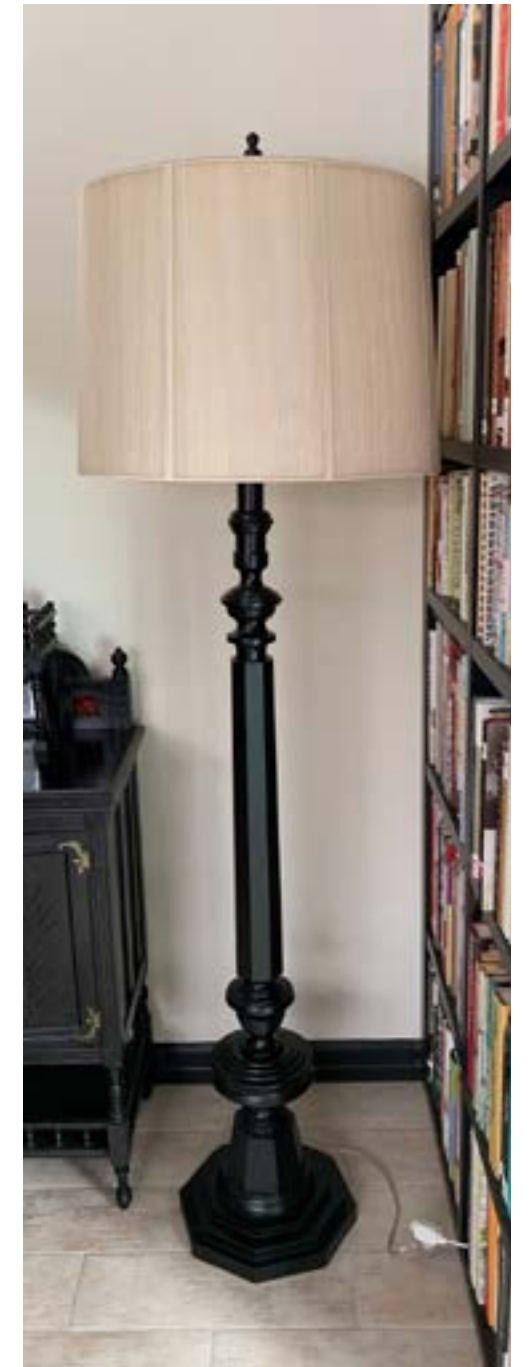

2023
LILY POND STYLEGUIDE – FURNITURE

LIGHTING

FLOOR LAMP