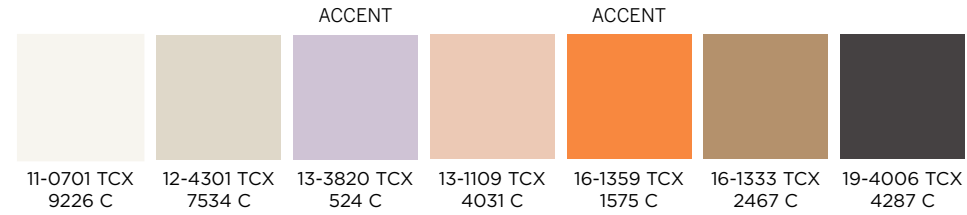

BAROQUE TRIPTYCH MIRROR WITH COLORED
FRAME

NATURE INSPIRATION FOR
PHOTOGRAPHS/PAINTINGS

NATURE INSPIRATION FOR
PHOTOGRAPHS/PAINTINGS

FRAMES WITH COLORED MATTING

BOTANICAL DRAWING

WATERCOLOR FERN

PERRY ST.

Urban living

2023
PERRY ST STYLEGUIDE – FURNITURE

MATERIAL AND FINISHES

UPHOLSTERY PALETTE FOR PATTERN

METAL FINISHES

OIL RUBBED BRONZE

POLISHED NICKEL

POLISHED BRASS

SILVER