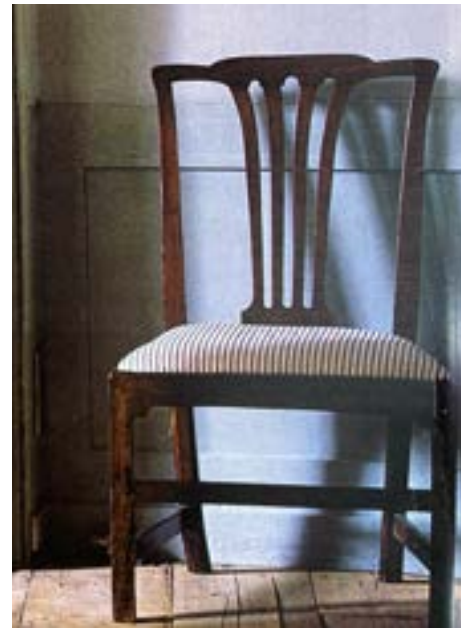

SIMPLE PLAID

SPRAWLING FLORAL

2023
BEDFORD STYLEGUIDE – FURNITURE

SEATING

CURVED BACK WITH CANING AND TURN DETAILS

BARREL BACK WITH CANING

DETAILED CUT OUTS AND PATTERN SEAT

DETAILED CUT OUTS WITH MILK PAINT