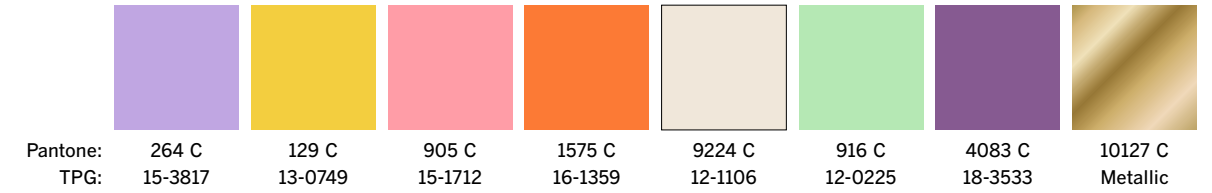

SPRING/SUMMER 2023
PERRY ST. STYLEGUIDE – EASTER