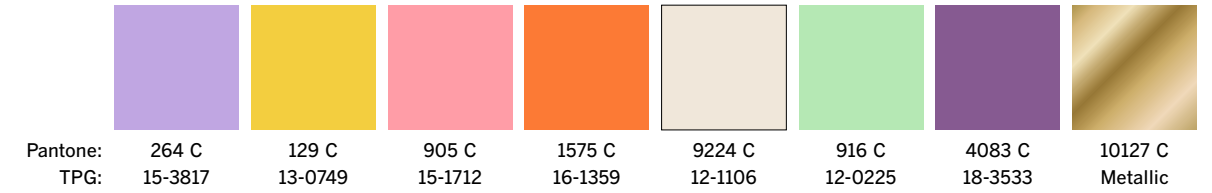

CARROTS

SCALLOP WITH DOT

WAVY AND SCALLOPED BORDERS

BOLD SANS SERIF

SPRING/SUMMER 2023
 PERRY ST. STYLEGUIDE – EASTER

MATERIALS AND FINISHES

GOLD TRIM ON COLORED GLASS

METAL WIRE BASKET

ROPE

WICKER

DIP DYE

EMBROIDERY

WOVEN

SPRING/SUMMER 2023
PERRY ST. STYELGUIDE – VALENTINE’S DAY

Pantone:	201 C	199 C	2039 C	1895 C	White	2336 C
TPG:	19-1758	19-1763	18-2436	13-2010	-	19-3902

SPRING/SUMMER 2023
 PERRY ST. STYELGUIDE – VALENTINE’S DAY