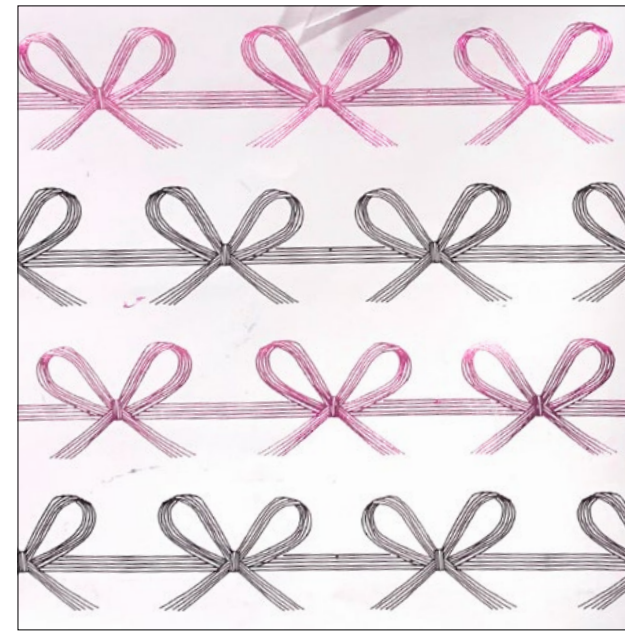

ROPE

WICKER

DIP DYE

EMBROIDERY

WOVEN

SPRING/SUMMER 2023
PERRY ST. STYELGUIDE – VALENTINE’S DAY

Pantone:	201 C	199 C	2039 C	1895 C	White	2336 C
TPG:	19-1758	19-1763	18-2436	13-2010	-	19-3902

SPRING/SUMMER 2023
 PERRY ST. STYELGUIDE – VALENTINE’S DAY

Pantone:	201 C	199 C	2039 C	1895 C	White	2336 C
TPG:	19-1758	19-1763	18-2436	13-2010	-	19-3902

PATTERN AND ARTWORK

HEARTS IN HEARTS

PLAID

BOWS

COLORBLOCK STRIPE

LARGE DOT

SMALL HEART SCATTER