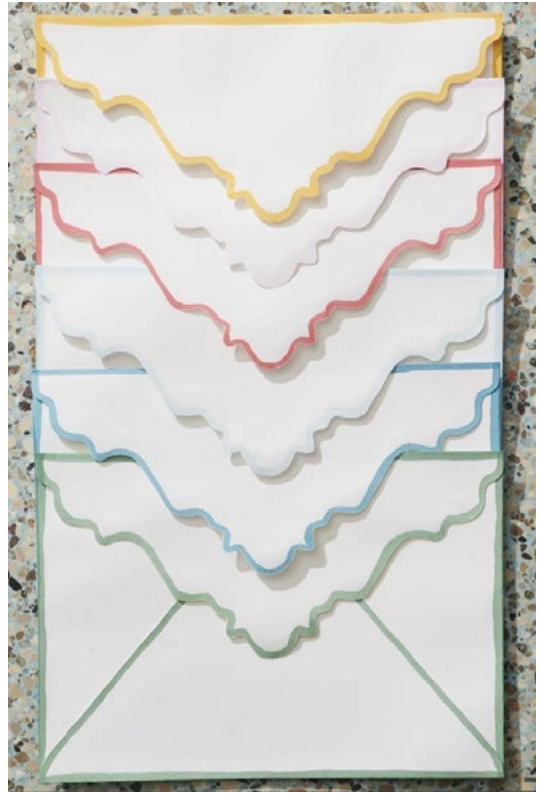

SPRING/SUMMER 2023

BEDFORD

Style Guides

SPRING/SUMMER 2023
BEDFORD STYLEGUIDE

COLOR PALETTE

CORE PALETTE

TREND PALETTE

SPRING/SUMMER 2023
BEDFORD STYLEGUIDE – TEXTILES

Pantone:	9100 C	566 C	Warm Gray 3 C	2121 C	4217 C	1215 C	7495 C	1775 C
TPG:	11-4201	12-5506	14-4501	15-3920	18-0330	12-0736	16-0439	15-1922

SPRING/SUMMER 2023
BEDFORD STYLEGUIDE – TEXTILES

Pantone:	9100 C	566 C	Warm Gray 3 C	2121 C	4217 C	1215 C	7495 C	1775 C
TPG:	11-4201	12-5506	14-4501	15-3920	18-0330	12-0736	16-0439	15-1922

PATTERN AND ARTWORK

MULTI GINGHAM

SPACED OUT DITSY

VARYING SIZES OF GINGHAM

SPRAWLING FLORAL

LEAF GEO

LEAF STRIPE

OGEE DIAMONDS

STRIPE WITH SMALL DOT

TONAL LEAVES

FLORAL STRIPE

SPRING/SUMMER 2023
BEDFORD STYLEGUIDE – EASTER

Pantone:	1775 C	2121 C	566 C	7495 C	4217 C	1215 C	9100 C	2472 C
TPG:	15-1922	15-3920	12-5506	16-0439	18-0330	12-0736	11-4201	19-1223