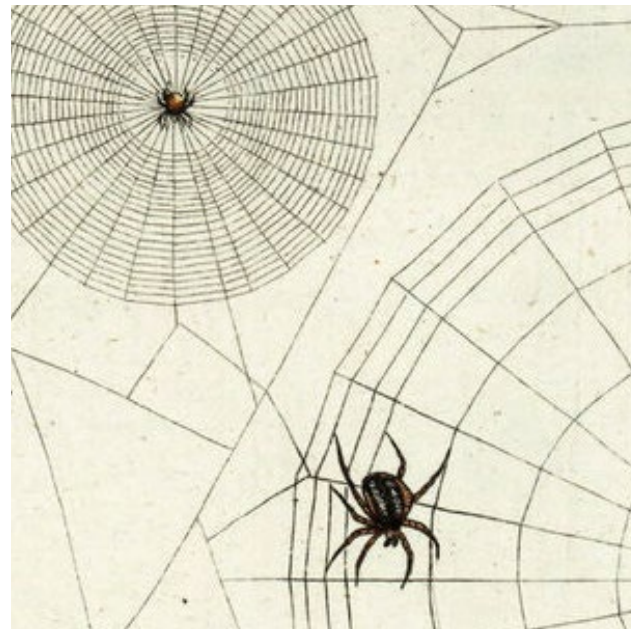

NAPKINS

PATTERNED TABLE RUNNER

FANCY SCALLOPED PLACEMAT

FALL/WINTER 2022
LILY POND STYLEGUIDE – HALLOWEEN

Pantone:	654 C	5265 C	Black C	White	1375 C	120 C	4645 C	Cool Gray 5C
TPG:	19-4057	19-3942	19-4008	-	14-1159	13-0756	16-1432	14-4202

Pantone:	654 C	5265 C	Black C	White	1375 C	120 C	4645 C	Cool Gray 5C
TPG:	19-4057	19-3942	19-4008	-	14-1159	13-0756	16-1432	14-4202

ICONS

SPIDER

SKULL AND BONES

HAUNTED HOUSE

GRAVESTONES

CAT

SPOOKY TREES