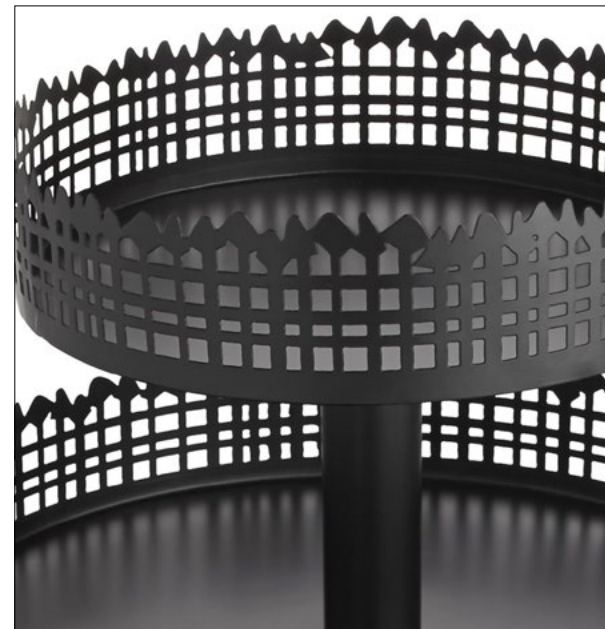

BLACK METAL