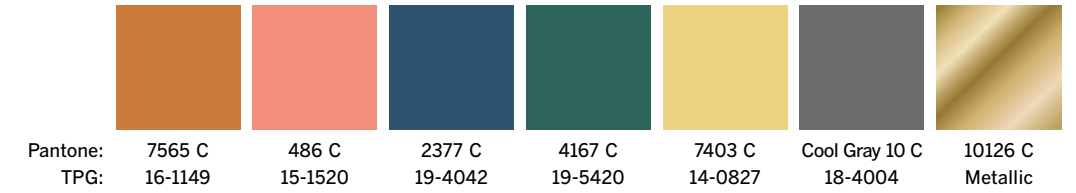

FALL/WINTER 2022
LILY POND STYLEGUIDE – HARVEST