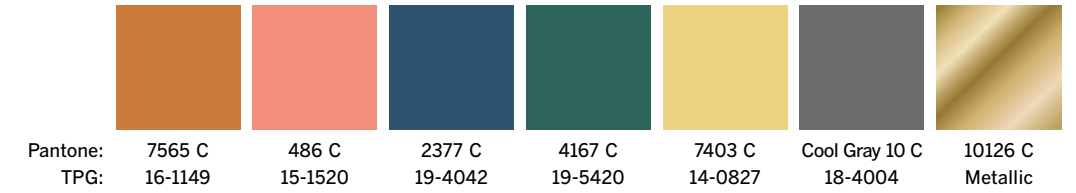

OMBRE STRIPE
RUSTIC SERIF/SANS SERIF TYPE

TRADITIONAL SCRIPT

FALL/WINTER 2022
LILY POND STYLEGUIDE – HARVEST

MATERIALS AND FINISHES

YELLOW-WARE

WOOD INLAY

GOLD ETCHED GLASS

PAINTED CERAMIC

GOLD METAL

NEEDLE FELTED

VELVET TRIM

EMBROIDERY

EMBROIDERED EDGE LINENS

GOLD PRINTING

FALL/WINTER 2022
LILY POND STYLEGUIDE – HARVEST

Pantone:	7565 C	486 C	2377 C	4167 C	7403 C	Cool Gray 10 C	10126 C
TPG:	16-1149	15-1520	19-4042	19-5420	14-0827	18-4004	Metallic