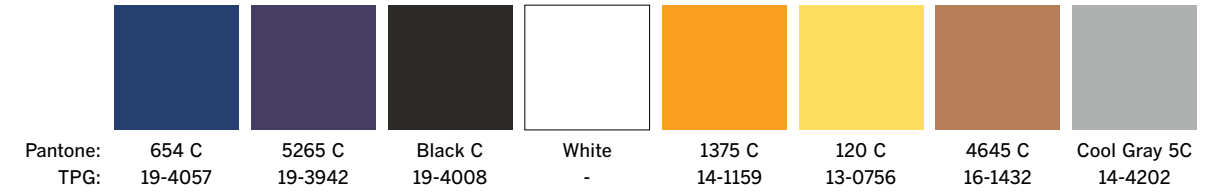

MATERIALS AND FINISHES