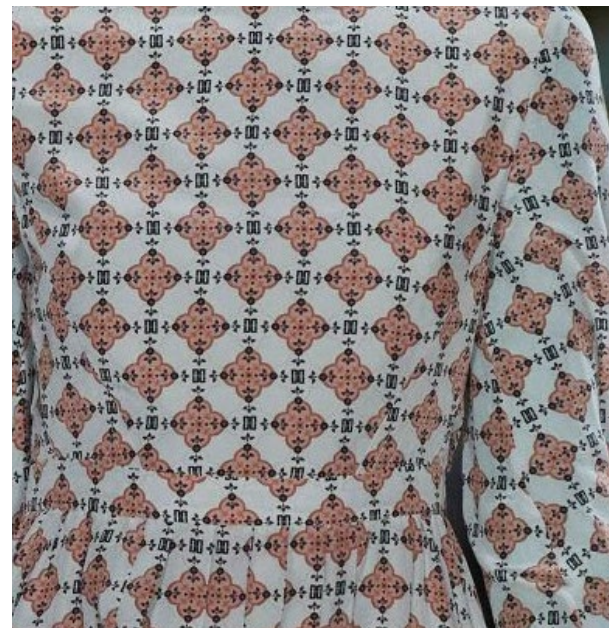

VINTAGE FLORAL

SPACED OUT FLORAL

BOARDER AND GEO

FULL COVERAGE DITSY

GEO

DIAMOND FLOWER

COMPLEX PLAIDS

FALL/WINTER 2022
BEDFORD STYLEGUIDE – TEXTILES