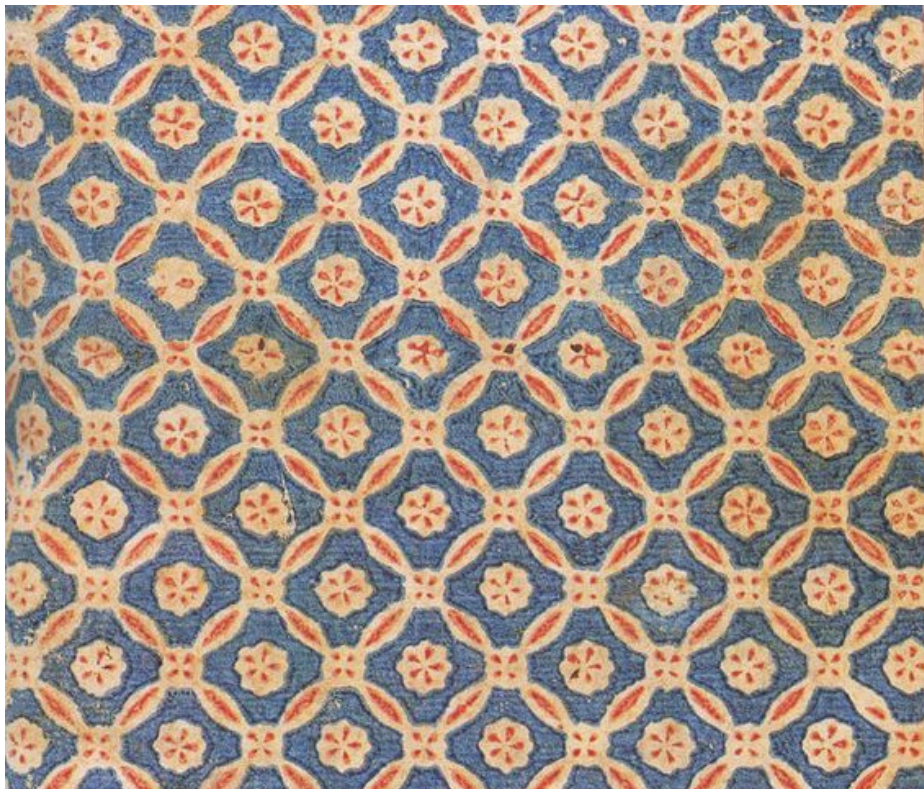

FALL/WINTER 2022
BEDFORD STYLEGUIDE – TEXTILES

Pantone:	4253 C	644 C	2379 C	2321 C	7565 C	4063 C
TPG:	15-1116	14-4121	19-3921	18-1028	16-1149	19-1250